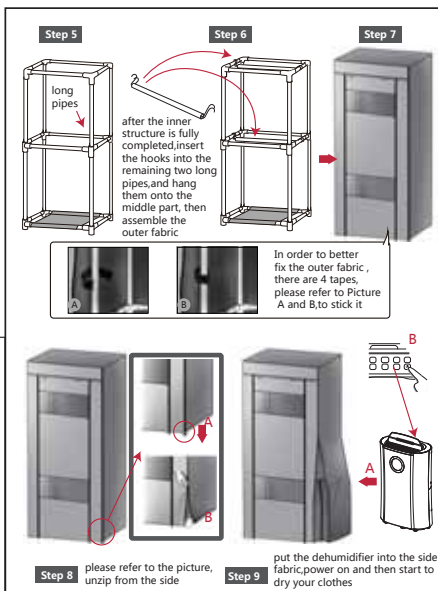

Assembly Manual

Please make sure that the long pipes & short pipes are distinguished before assembling

- 1. long pipes (18 pieces)
- 2. short pipes (6 pieces)
- 3. adapter (13 pieces)
- 4. hook (8 pieces)
- 5. outer fabric (1 piece)
- 6. bottom fabric (1 piece)