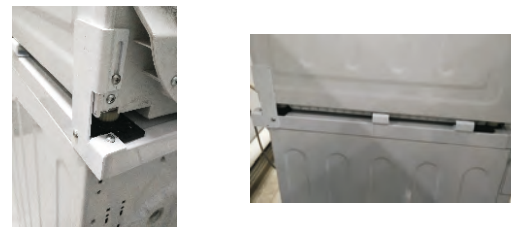

Warning:

the stacking kit can be used only on approved dryer and washer, it's important to consult vendor or its service agent before stacking.

Exclusive importer:

AMIRIDIS-SAVVIDIS S.A.

87A, 17th November Str | P.C. 55534

Pylea | Thessaloniki | Greece

T: +302310944944 | F: +302310944940

www.morris.gr

www.amiridis-savvidis.gr