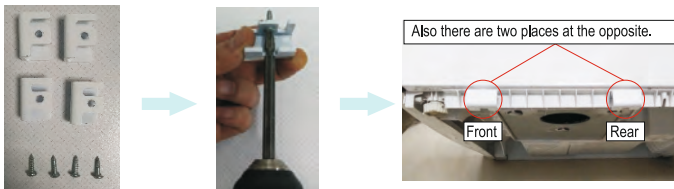

3. Find 4 supporters and 4 screws in the parts package, install the supporters to the base of the dryer following to pictures below.

- Make sure 2 supporters will be installed on each side to have balance.