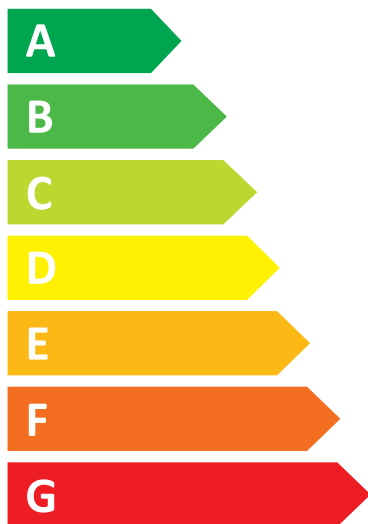

ENERG

MORRIS

WIW-12414PGA

54 kWh /

12,0 kg

4:00

57 L

A **B** C D E F G